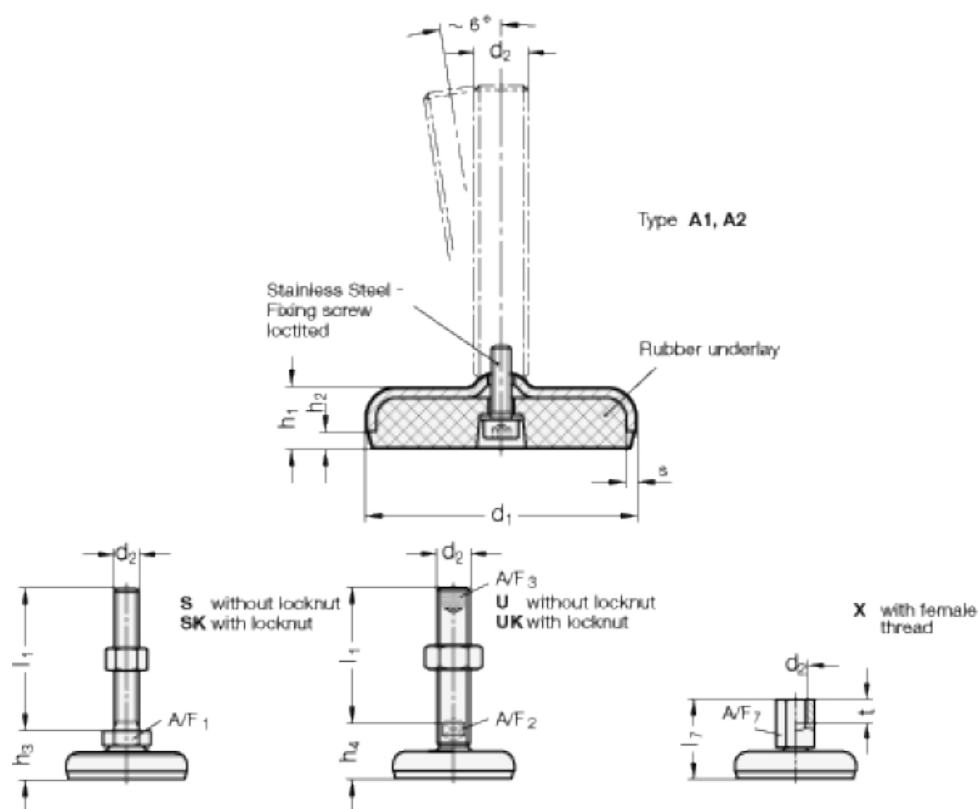

Article number: 2030100M850A1SK

Description: E+G levelling foot
GN 30-100-M8-50-A1-SK

Note: SK With nut, External hexagon at the bottom

Measures

| | |
|------|-------|
| A/F1 | = 17 |
| d1 | = 100 |
| d2 | = M8 |
| h1 | = 20 |
| h2 | = 6 |
| h3 | = 28 |
| l1 | = 50 |
| s | = 3 |